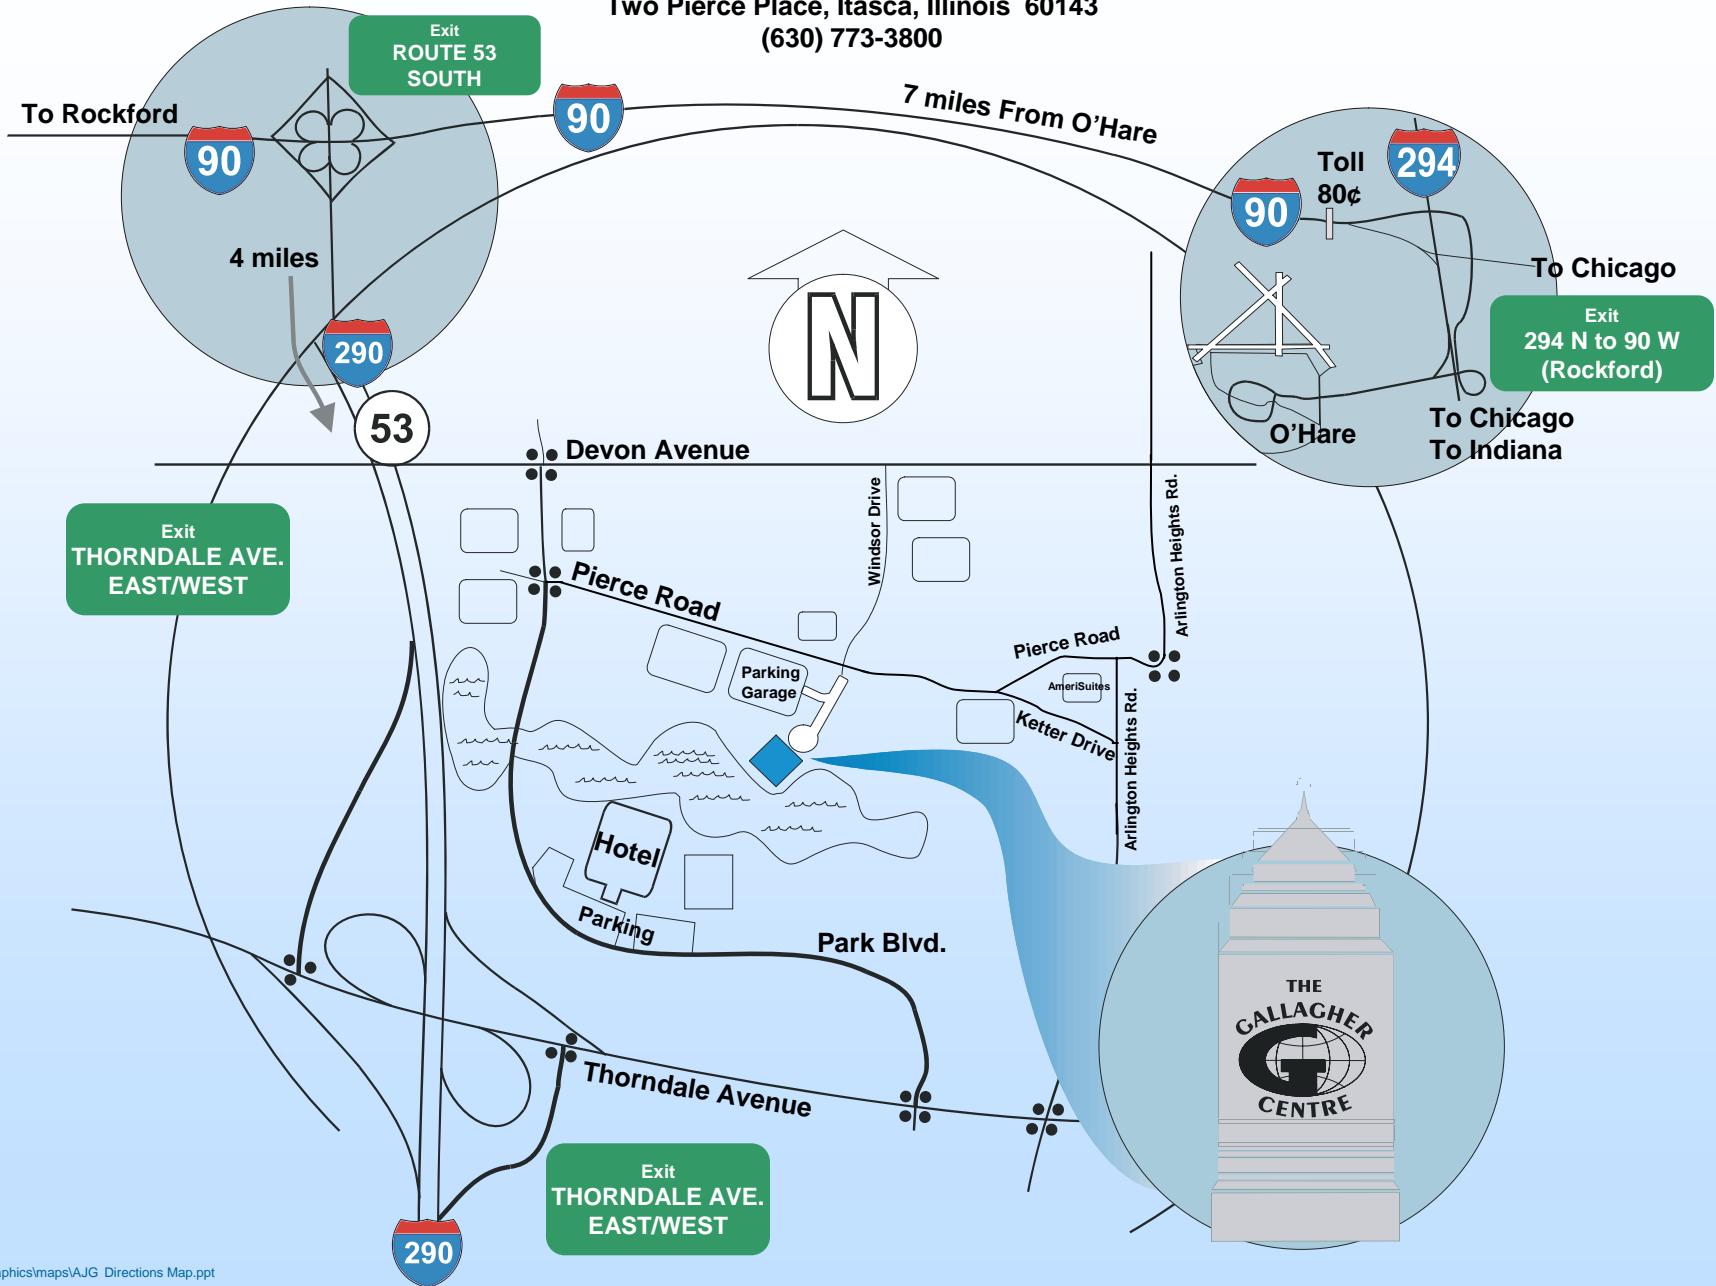

Arthur J. Gallagher & Co.

Two Pierce Place, Itasca, Illinois 60143

(630) 773-3800